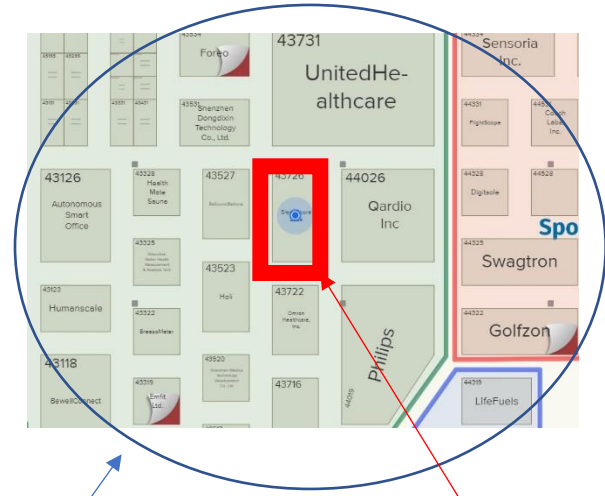

SleepScore Labs CES Booth Location
Booth #43726 (Tech West, Sands Expo, 2nd Floor, Halls A-D)

Show Hours:

Tuesday, Jan. 9 // 10 a.m.-6 p.m.
Wednesday, Jan. 10 // 9 a.m.-6 p.m.
Thursday, Jan. 11 // 9 a.m.-6 p.m.
Friday, Jan. 12 // 9 a.m.-4 p.m.