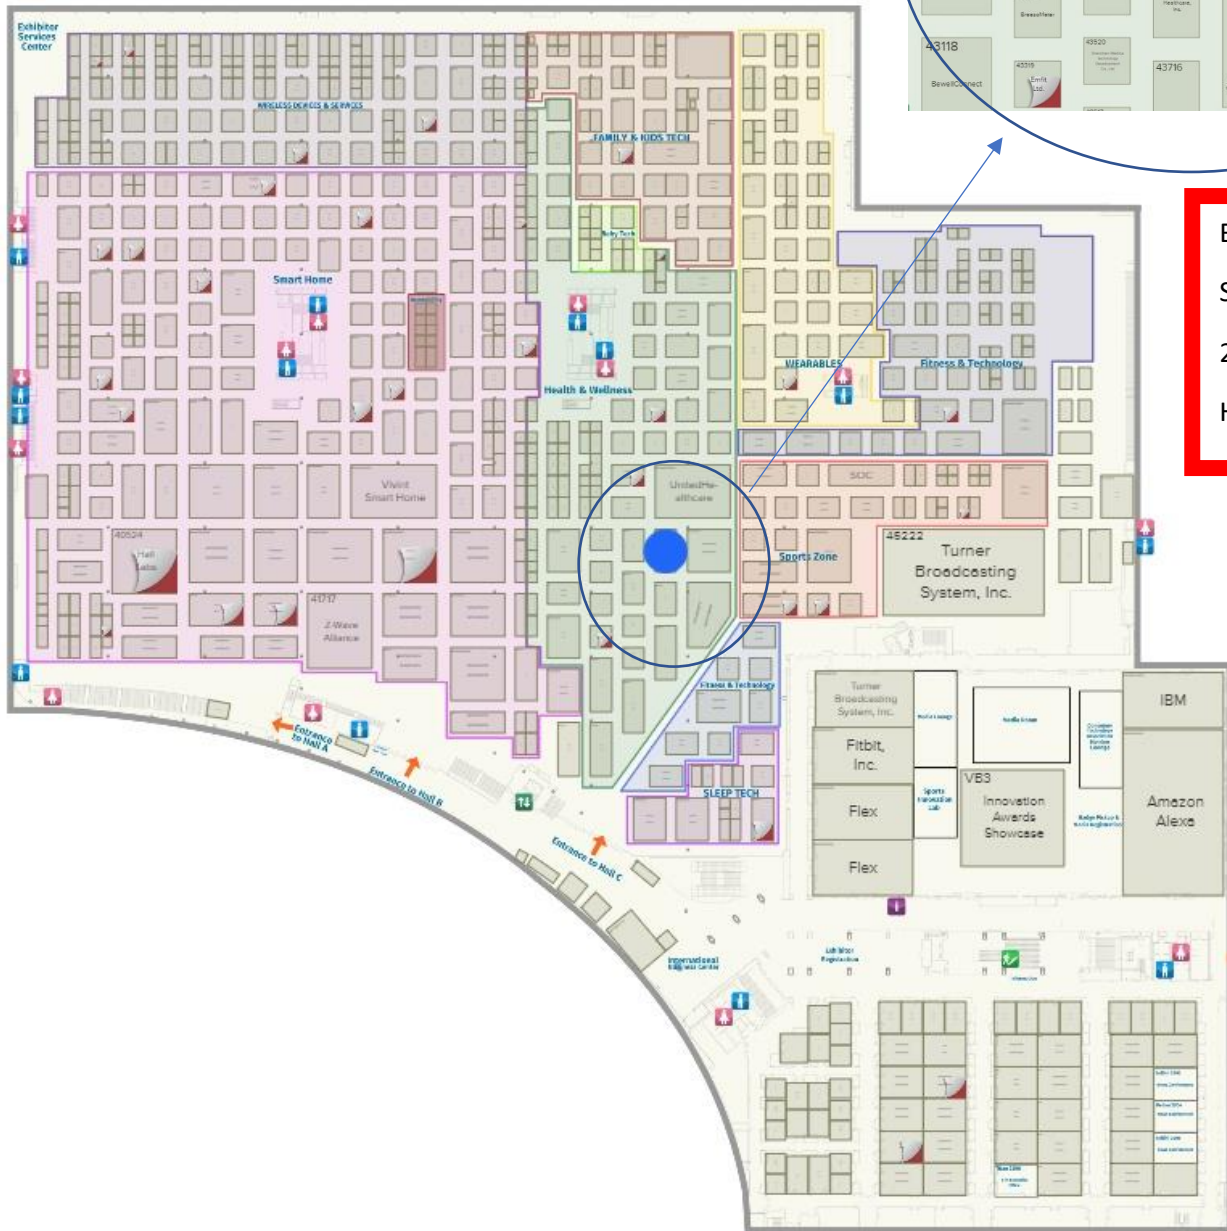

SleepScore Labs CES Booth Location
Booth #43726 (Tech West, Sands Expo, 2nd Floor, Halls A-D)

Show Hours:

Tuesday, Jan. 9 // 10 a.m.-6 p.m.
Wednesday, Jan. 10 // 9 a.m.-6 p.m.
Thursday, Jan. 11 // 9 a.m.-6 p.m.
Friday, Jan. 12 // 9 a.m.-4 p.m.